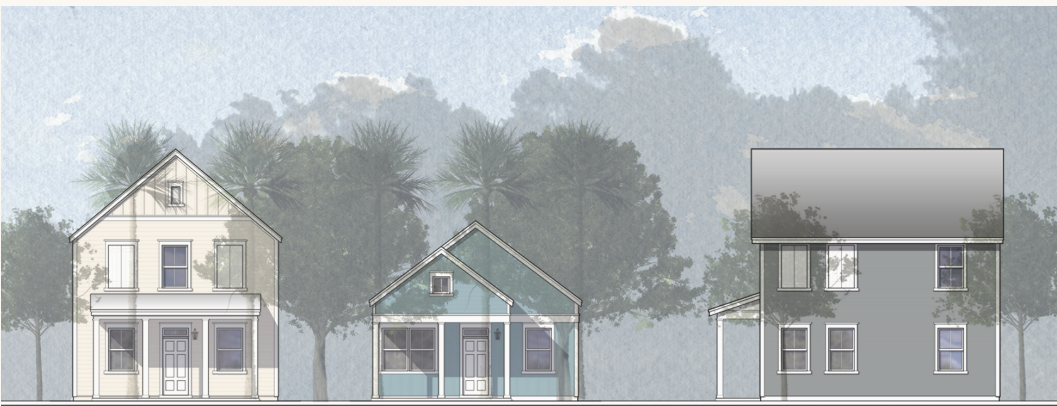

C3 STUDIO

BUILD TO RENT

NEIGHBORHOOD DEVELOPMENT

DESIGNED IN KNOXVILLE

Houses, Cottages, Townhouses & Duplexes

(865) 309-4461 | HELLO@C3STUDIOLLC.COM

ELEVATED ELEVATION

ELEVATED ELEVATION

ELEVATION

ELEVATION

Moultrie

Estelle 1

Cottage Two

Estelle 2

Cottage Three

COURTYARD TOWNHOMES

TOWNHOUSES

DOCKSTREET TOWNHOMES

TOWNHOUSES

DOCKSTREET TOWNHOMES

TOWNHOUSES

Tybee Duplex

Honeybee Townhouses

FIRST FLOOR: 967 SQ. FT.
 SECOND FLOOR: 913 SQ. FT.
 TOTAL HEATED: 1,880 SQ. FT.