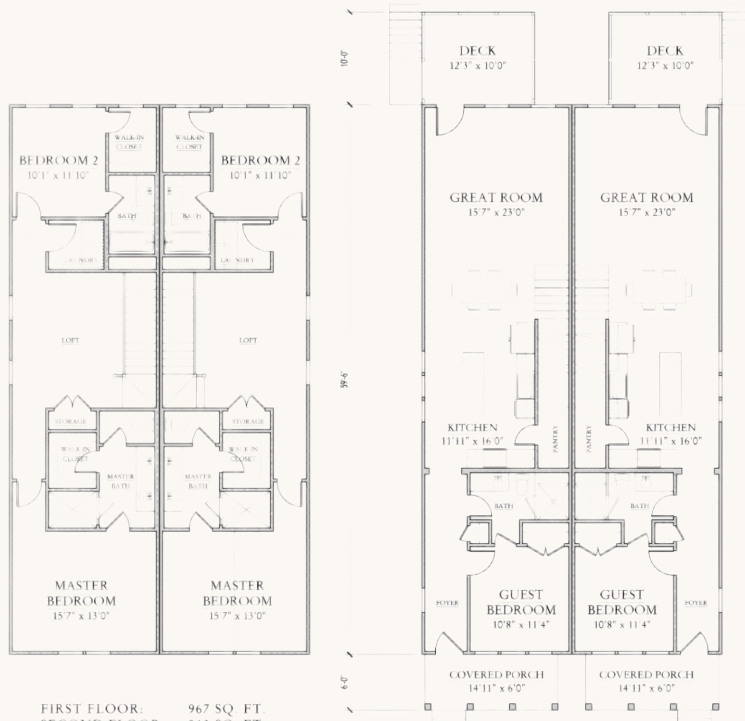

TOWNHOUSES

DOCKSTREET TOWNHOMES

TOWNHOUSES

DOCKSTREET TOWNHOMES

TOWNHOUSES

Tybee Duplex

Honeybee Townhouses

FIRST FLOOR: 967 SQ. FT.
 SECOND FLOOR: 913 SQ. FT.
 TOTAL HEATED: 1,880 SQ. FT.