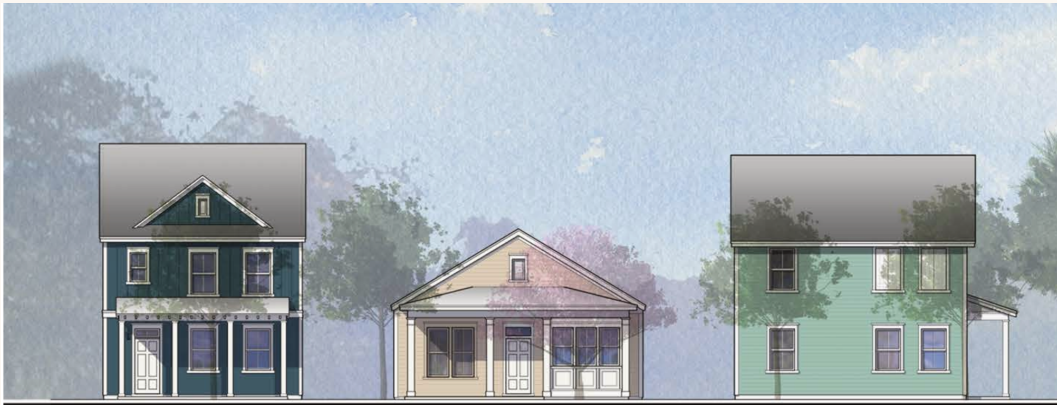

C3 STUDIO

BUILD TO RENT

NEIGHBORHOOD DEVELOPMENT

DESIGNED IN KNOXVILLE

Houses, Cottages, Townhouses & Duplexes

(865) 309-4461 | HELLO@C3STUDIOLLC.COM

ELEVATED ELEVATION

ELEVATED ELEVATION

ELEVATION

ELEVATION

Moultrie

Estelle 1

Cottage Two

Estelle 2

Cottage Three

COURTYARD TOWNHOMES

TOWNHOUSES

DOCKSTREET TOWNHOMES

TOWNHOUSES

DOCKSTREET TOWNHOMES

TOWNHOUSES

Tybee Duplex

Honeybee Townhouses

FIRST FLOOR: 967 SQ. FT.
 SECOND FLOOR: 913 SQ. FT.
 TOTAL HEATED: 1,880 SQ. FT.